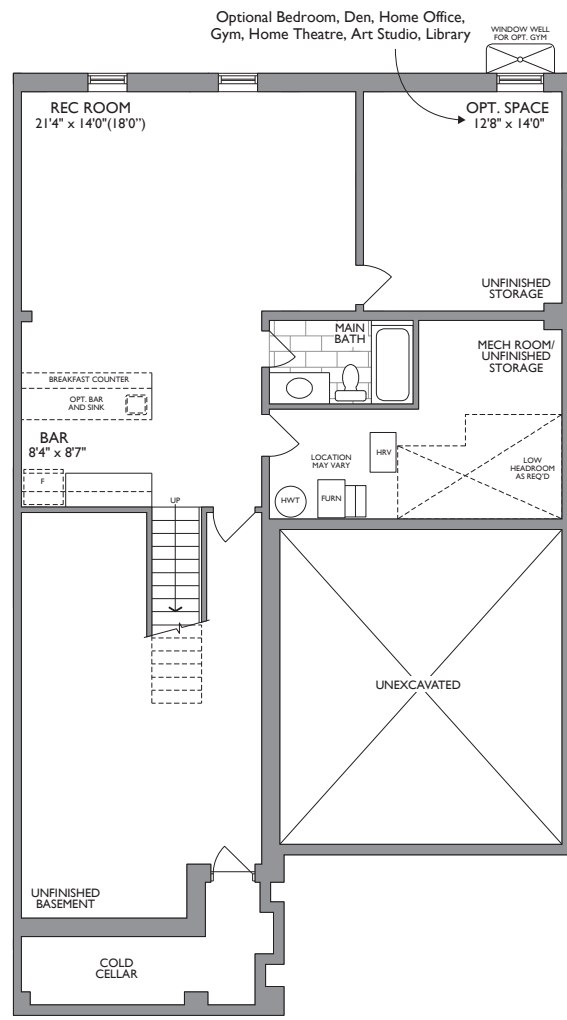

The KINGSWOOD

2381 SQ. FT.

+814 SQ. FT. OPT. FINISHED BASEMENT W/GYM

BASEMENT

OPT. FINISHED BASEMENT

OPT. BEDROOM

GROUND FLOOR

OPT. LOFT WITH MASTER BEDROOM 2 & BEDROOM 3