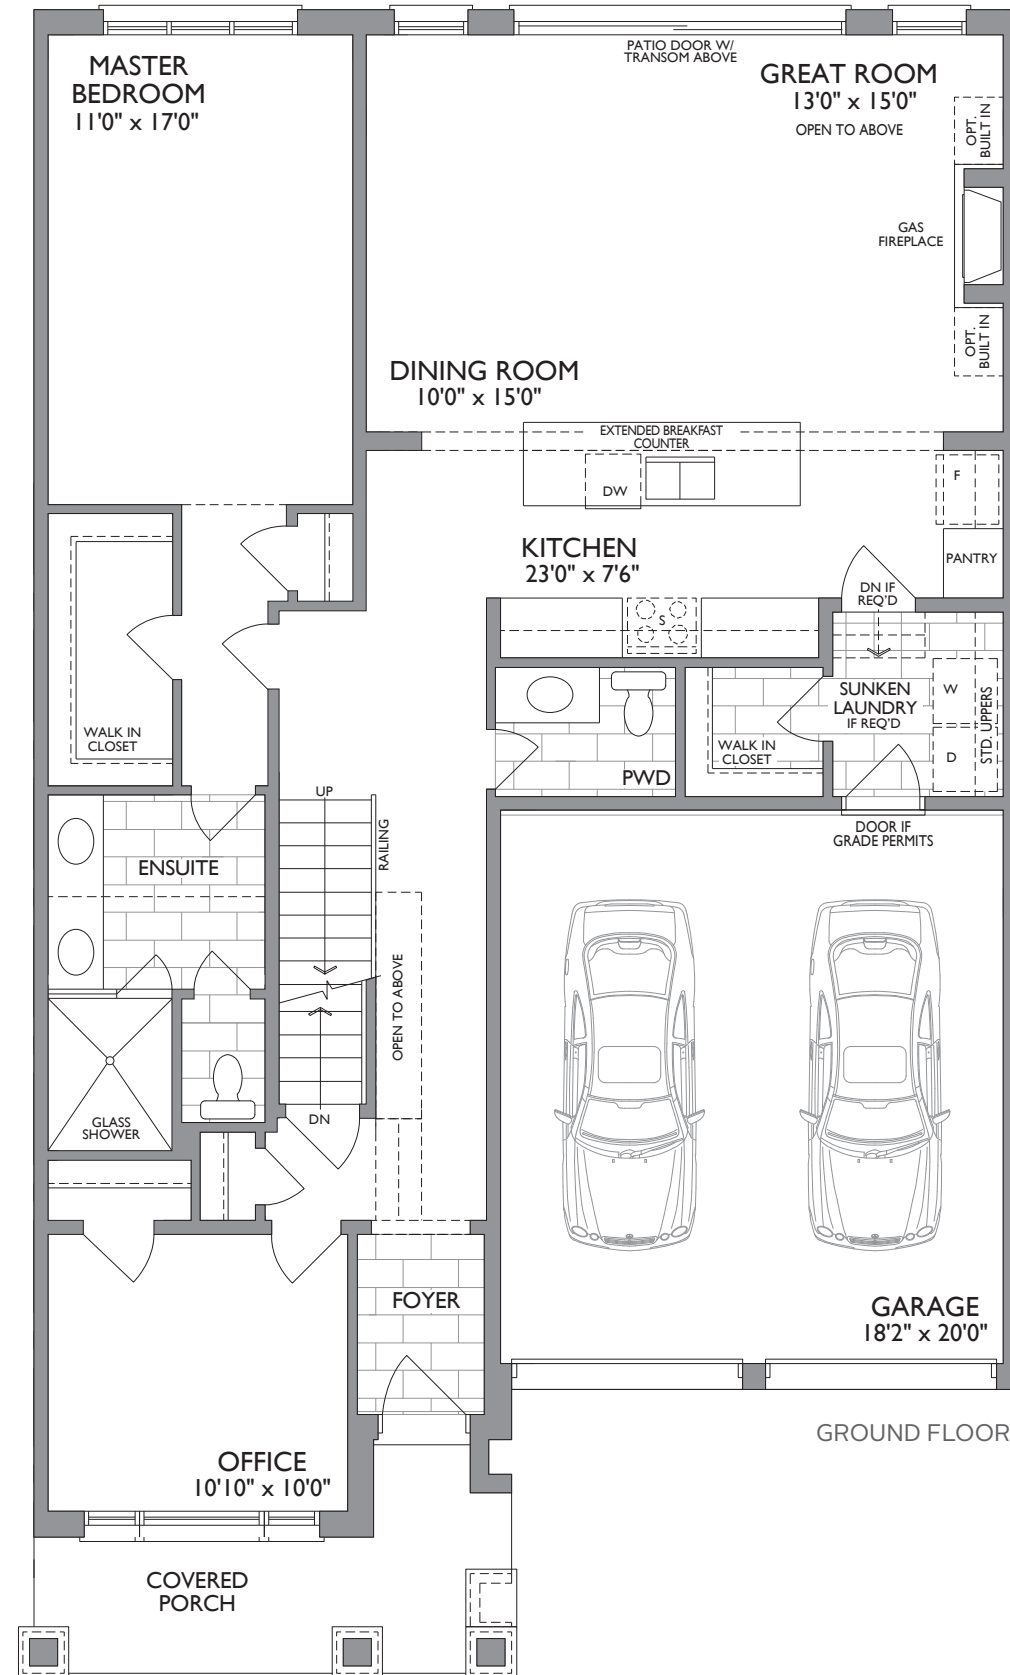

The KINGSWOOD

2381 SQ. FT.

+814 SQ. FT. OPT. FINISHED BASEMENT W/GYM

BASEMENT

OPT. FINISHED BASEMENT

OPT. BEDROOM

GROUND FLOOR

OPT. LOFT WITH MASTER BEDROOM 2 & BEDROOM 3