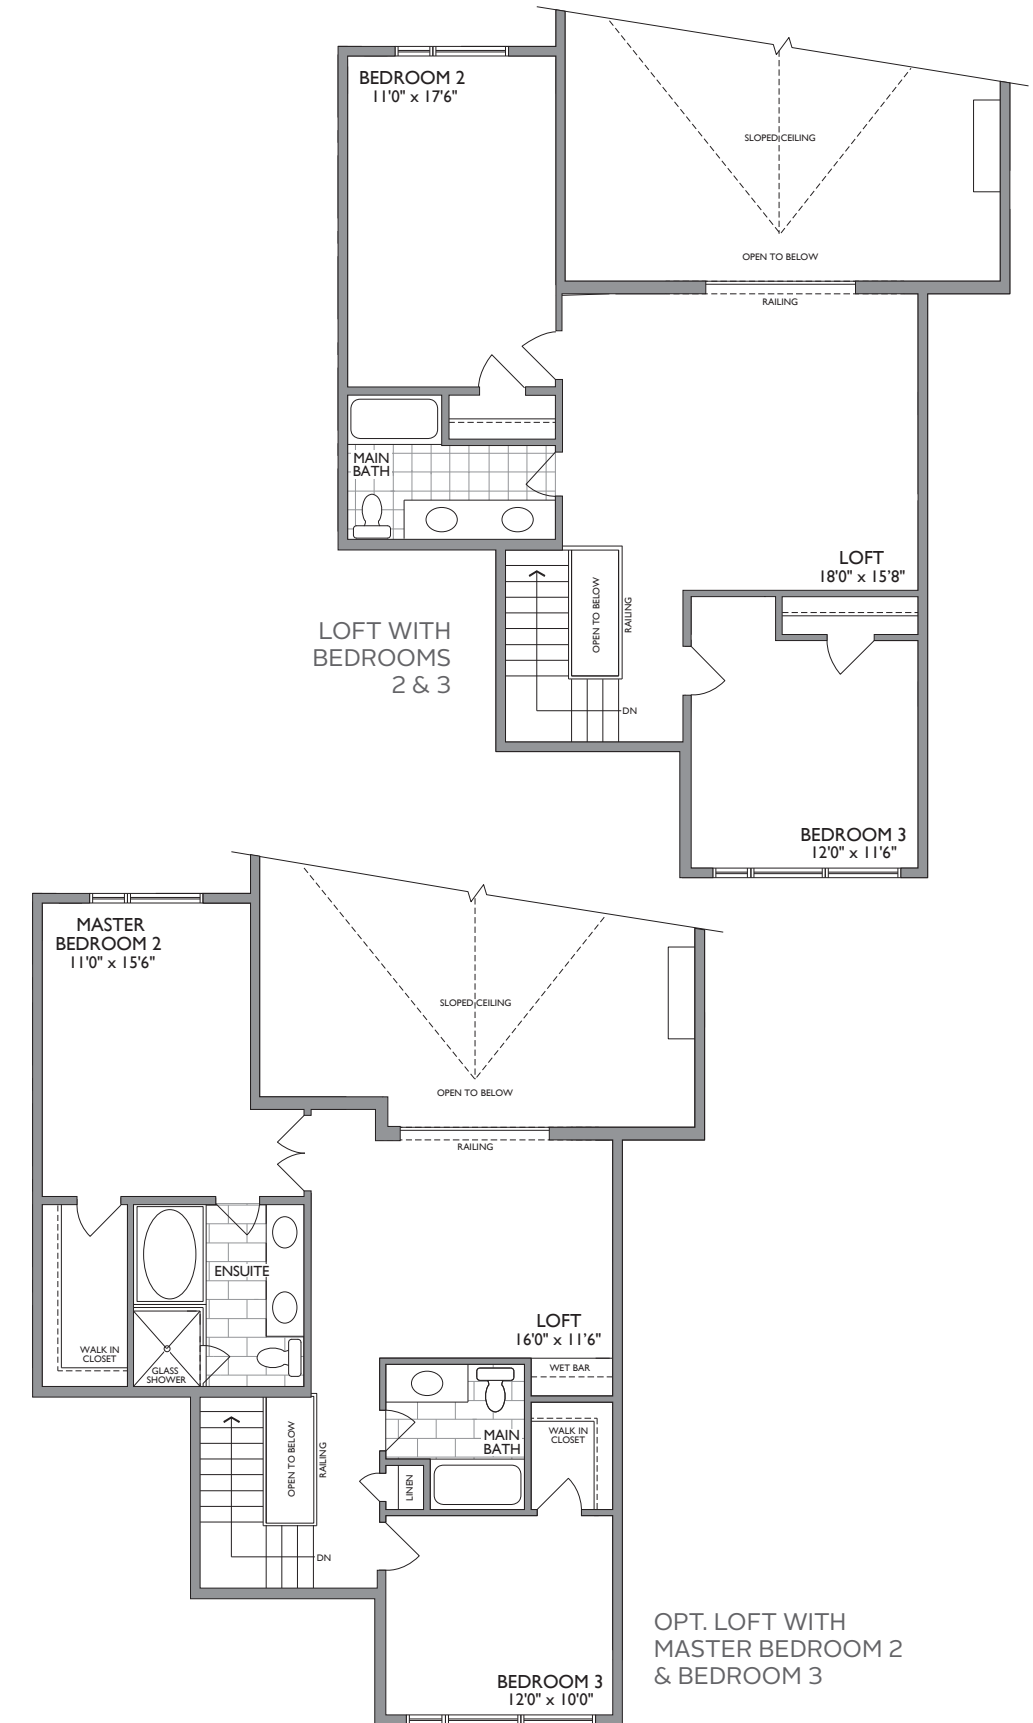

The KINGSWOOD

2381 SQ. FT.

+814 SQ. FT. OPT. FINISHED BASEMENT W/GYM

BASEMENT

OPT. FINISHED BASEMENT

OPT. BEDROOM

GROUND FLOOR

OPT. LOFT WITH MASTER BEDROOM 2 & BEDROOM 3