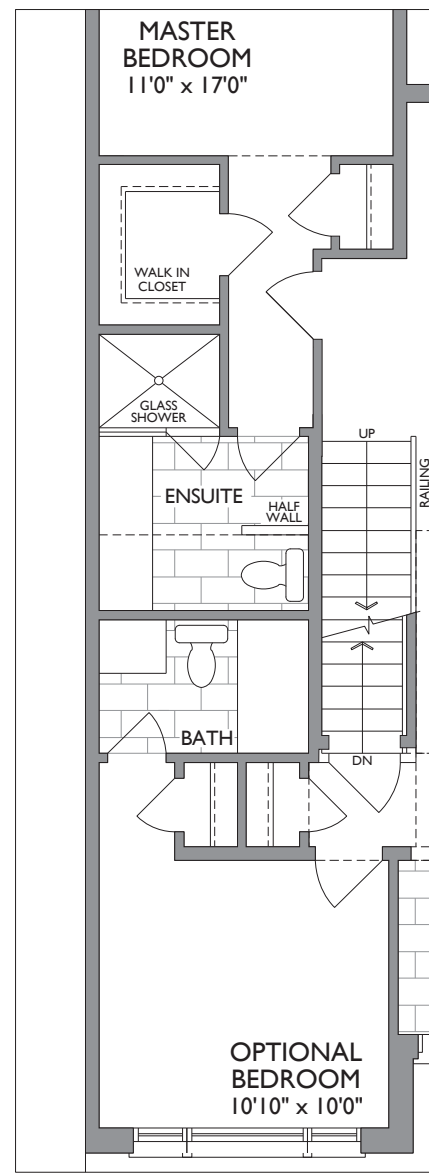

The KINGSWOOD

2381 SQ. FT.

+814 SQ. FT. OPT. FINISHED BASEMENT W/GYM

BASEMENT

OPT. FINISHED BASEMENT

OPT. BEDROOM

GROUND FLOOR

OPT. LOFT WITH MASTER BEDROOM 2 & BEDROOM 3