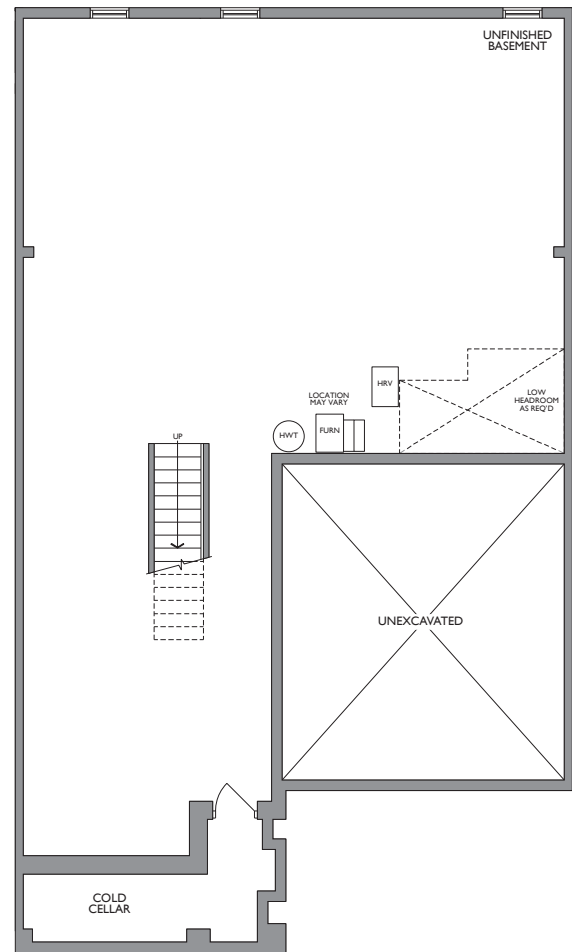

The KINGSWOOD

2381 SQ. FT.

+814 SQ. FT. OPT. FINISHED BASEMENT W/GYM

BASEMENT

OPT. FINISHED BASEMENT

OPT. BEDROOM

GROUND FLOOR

OPT. LOFT WITH MASTER BEDROOM 2 & BEDROOM 3