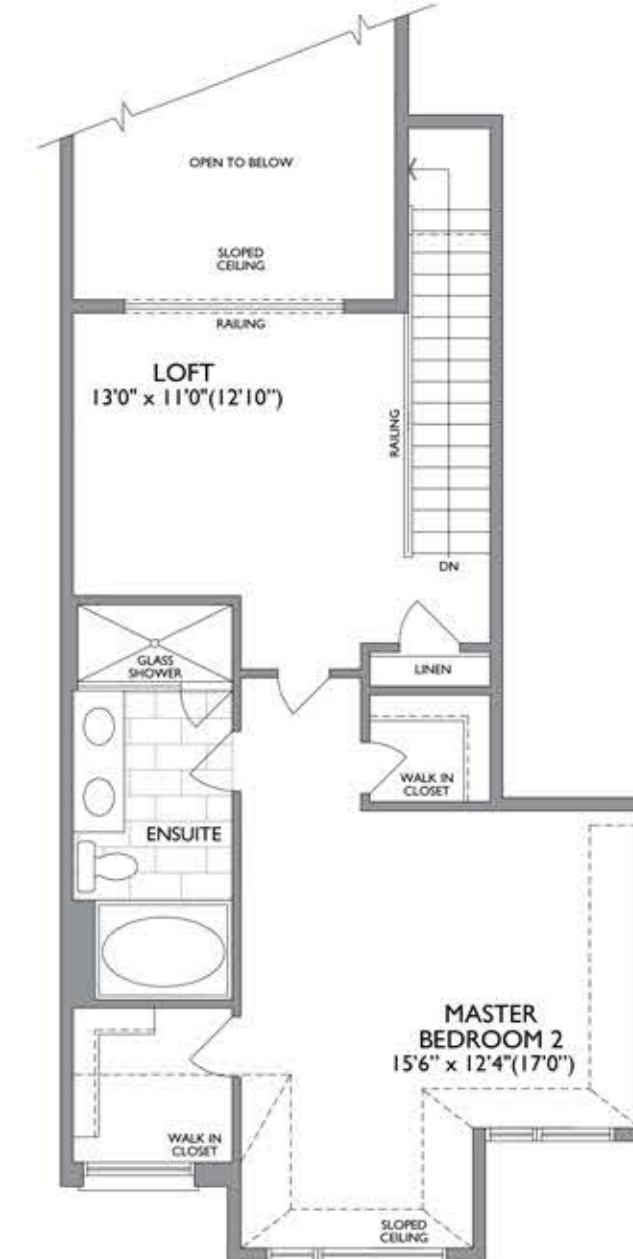

# The PINEHURST

1828 SQ. FT.  
+763 SQ. FT. OPT. FINISHED BASEMENT

LOFT WITH BEDROOMS 3 & 4

OPT. LOFT WITH MASTER BEDROOM 2

MONTGOMERY MEADOWS 25' TRADITIONAL BUNGALOW TOWNS WITH LOFT

Dimensions, specifications, layouts, window sizes, and materials are approximate only, may vary, and are subject to change as provided in the Agreement of Purchase & Sale. All representative square footages include applicable finished lower level and open to below and above areas. Square footage varies according to architectural style. Plans may be reversed. Illustrations are artist's concept. E.&O.E. 04/2021. 2504