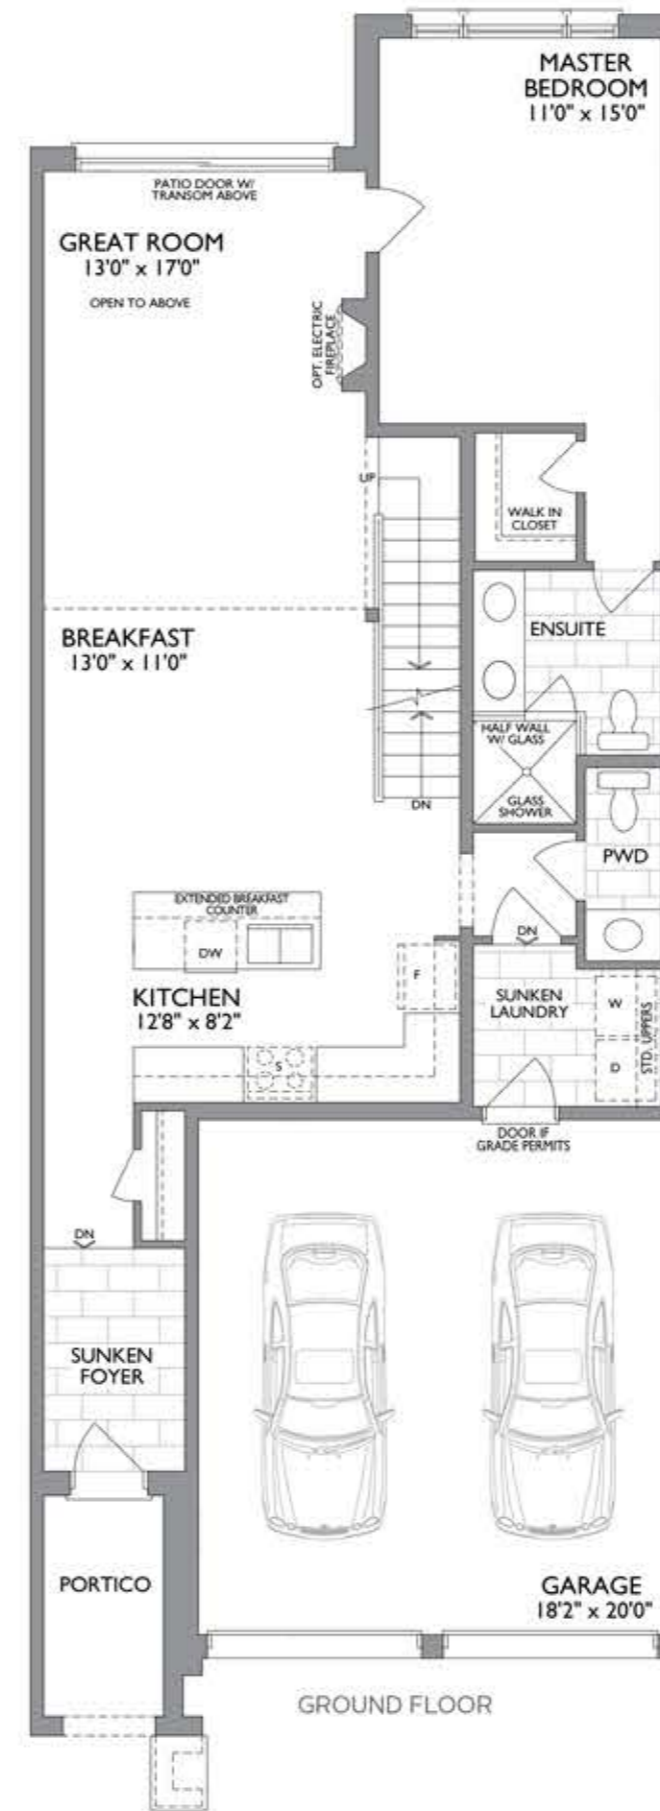

# The PINEHURST

1828 SQ. FT.  
+763 SQ. FT. OPT. FINISHED BASEMENT

LOFT WITH BEDROOMS 3 & 4

OPT. LOFT WITH MASTER BEDROOM 2

MONTGOMERY MEADOWS 25' TRADITIONAL BUNGALOW TOWNS WITH LOFT

Dimensions, specifications, layouts, window sizes, and materials are approximate only, may vary, and are subject to change as provided in the Agreement of Purchase & Sale. All representative square footages include applicable finished lower level and open to below and above areas. Square footage varies according to architectural style. Plans may be reversed. Illustrations are artist's concept. E.&O.E. 04/2021. 2504