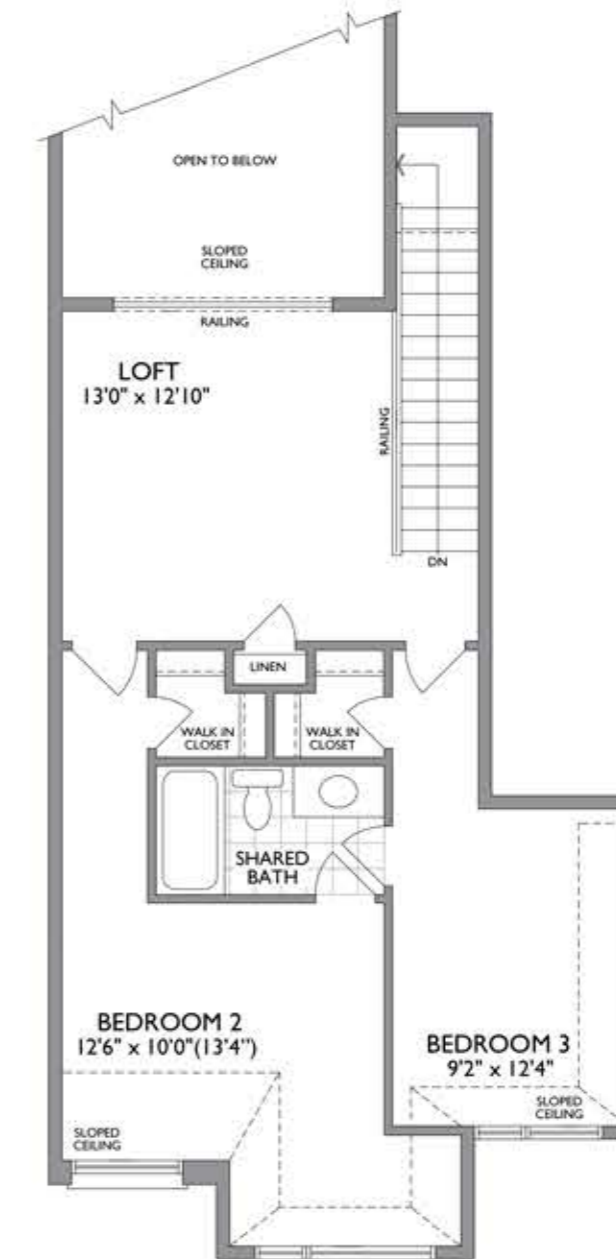

# The PINEHURST

1828 SQ. FT.  
+763 SQ. FT. OPT. FINISHED BASEMENT

LOFT WITH BEDROOMS 3 & 4

OPT. LOFT WITH MASTER BEDROOM 2

MONTGOMERY MEADOWS 25' TRADITIONAL BUNGALOW TOWNS WITH LOFT

Dimensions, specifications, layouts, window sizes, and materials are approximate only, may vary, and are subject to change as provided in the Agreement of Purchase & Sale. All representative square footages include applicable finished lower level and open to below and above areas. Square footage varies according to architectural style. Plans may be reversed. Illustrations are artist's concept. E.&O.E. 04/2021. 2504