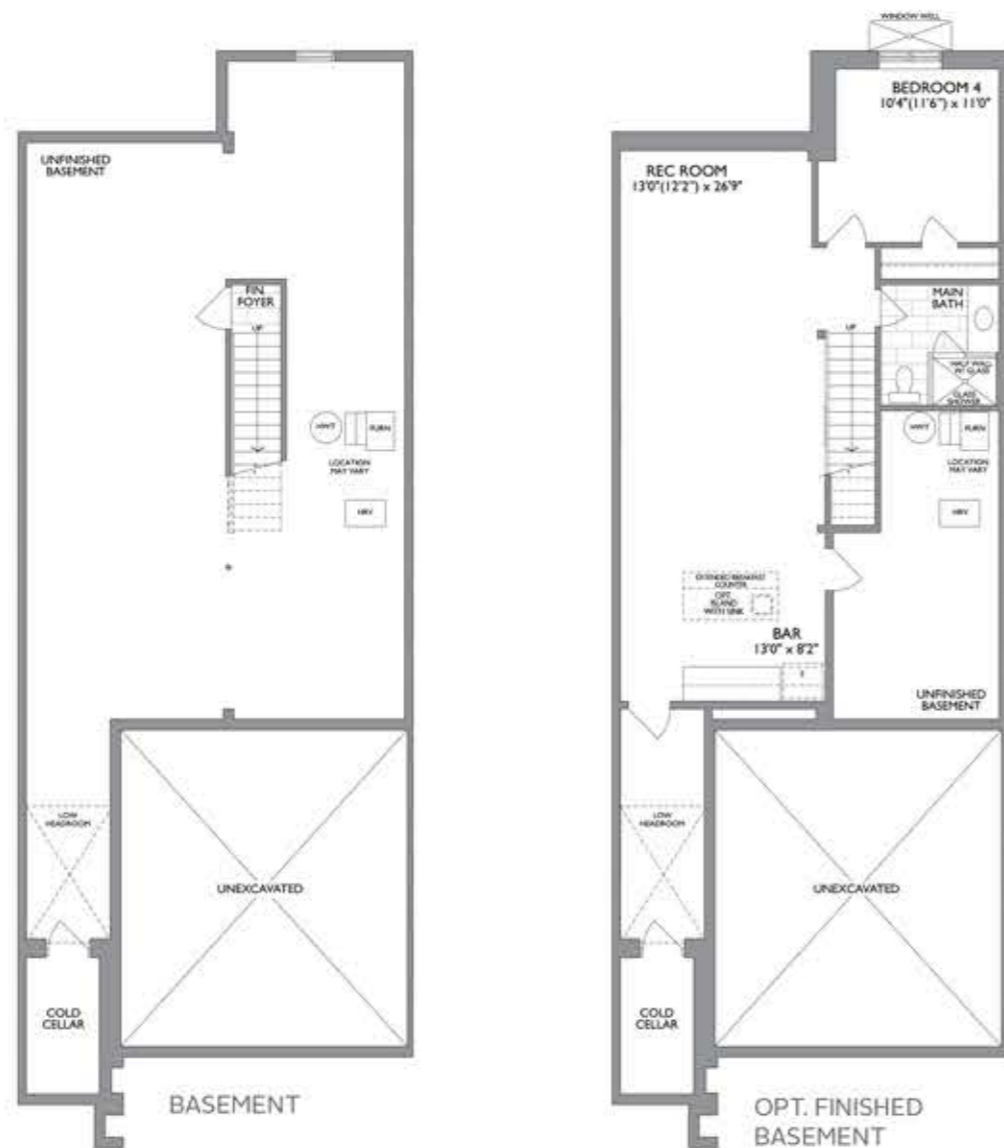

# The PINEHURST

1828 SQ. FT.  
+763 SQ. FT. OPT. FINISHED BASEMENT

LOFT WITH BEDROOMS 3 & 4

OPT. LOFT WITH MASTER BEDROOM 2

MONTGOMERY MEADOWS 25' TRADITIONAL BUNGALOW TOWNS WITH LOFT

Dimensions, specifications, layouts, window sizes, and materials are approximate only, may vary, and are subject to change as provided in the Agreement of Purchase & Sale. All representative square footages include applicable finished lower level and open to below and above areas. Square footage varies according to architectural style. Plans may be reversed. Illustrations are artist's concept. E.&O.E. 04/2021. 2504