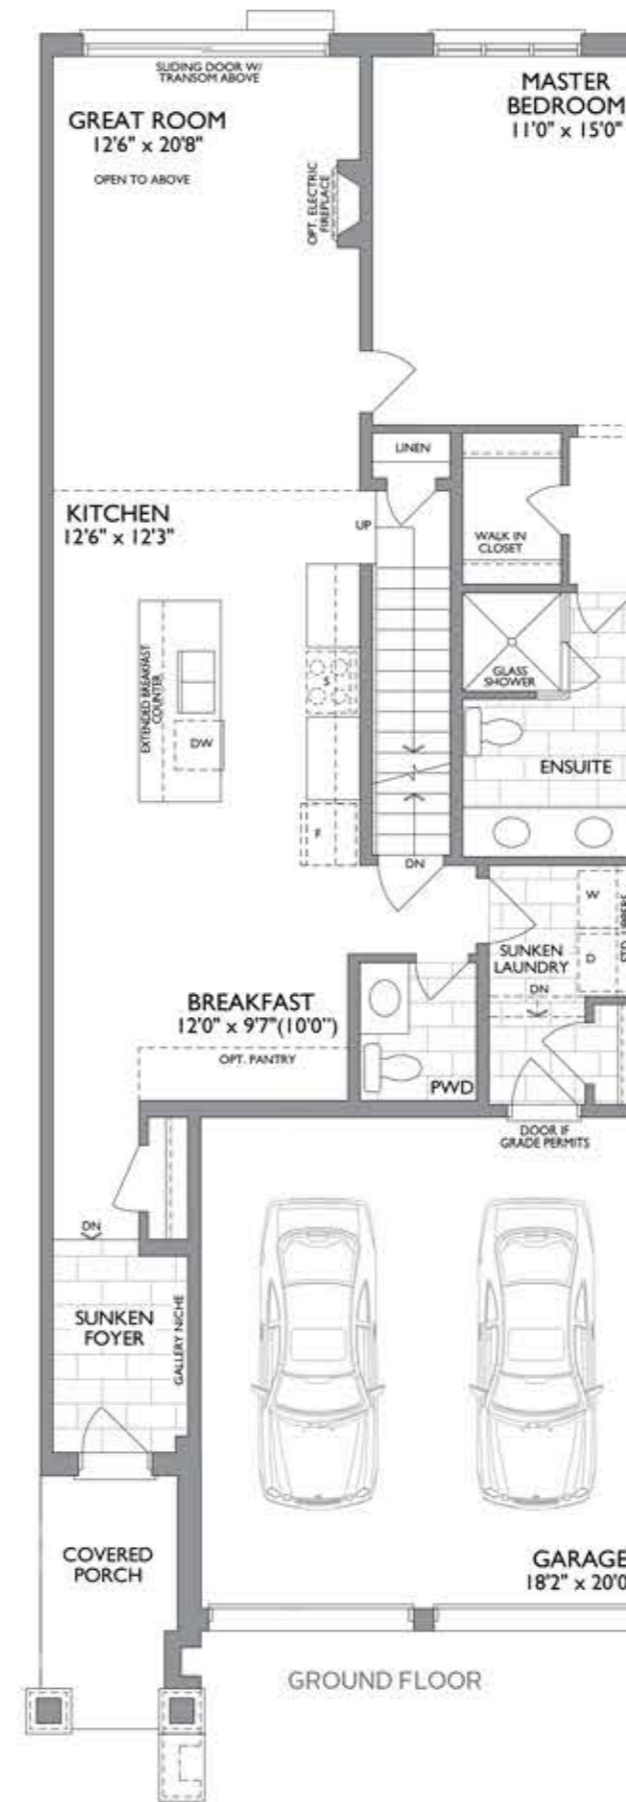

The CEDARVALE

2019 SQ. FT.
+691 SQ. FT. OPT. FINISHED BASEMENT

LOFT WITH BEDROOMS 2 & 3

OPT. LOFT WITH MASTER BEDROOM 2

MONTGOMERY MEADOWS 25' TRADITIONAL BUNGALOW TOWNS WITH LOFT

Dimensions, specifications, layouts, window sizes, and materials are approximate only, may vary, and are subject to change as provided in the Agreement of Purchase & Sale. All representative square footages include applicable finished lower level and open to below and above areas. Square footage varies according to architectural style. Plans may be reversed. Illustrations are artist's concept. E.&O.E. 04/2021. 2505