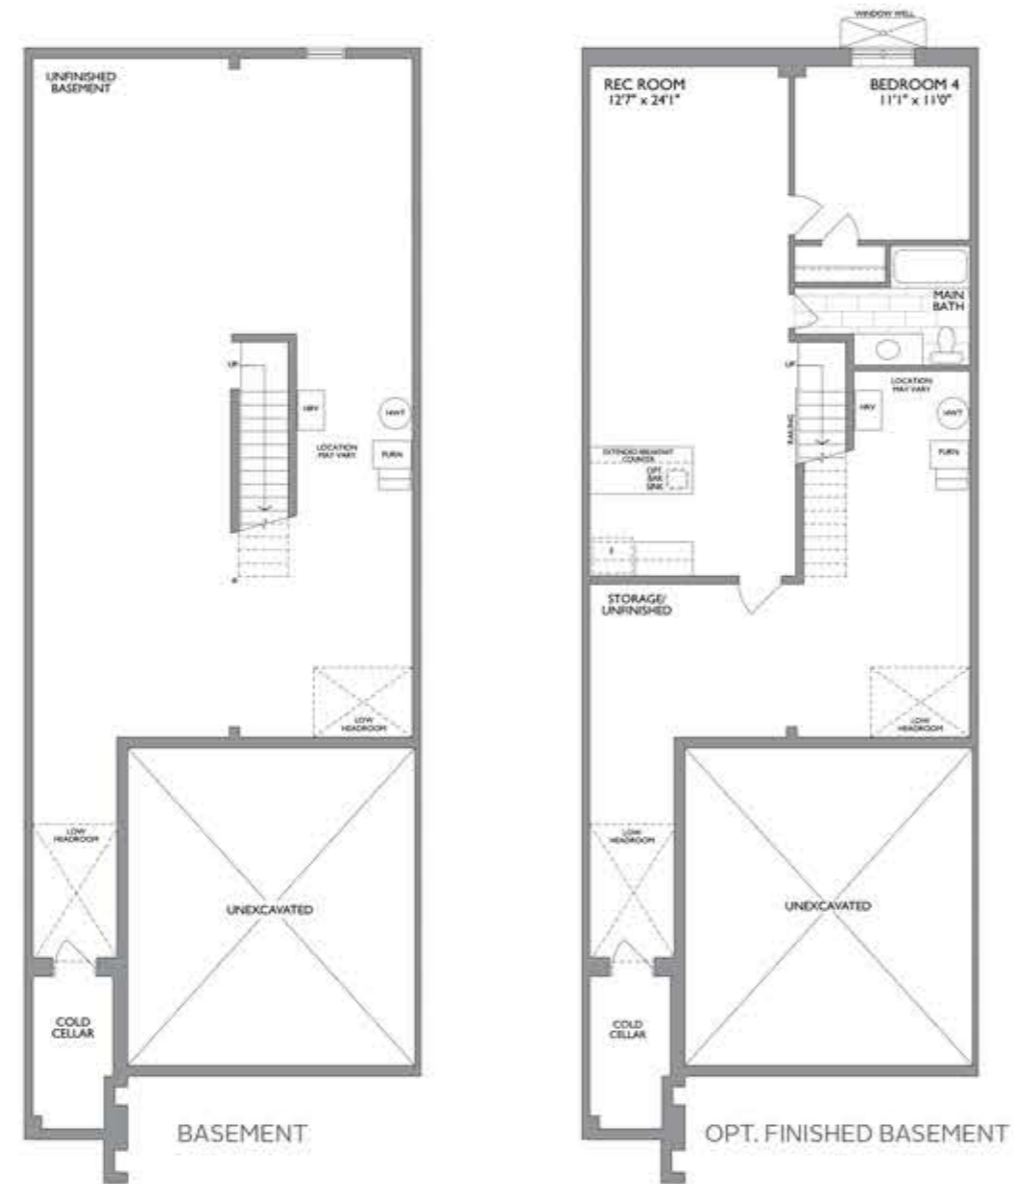

The CEDARVALE

2019 SQ. FT.
+691 SQ. FT. OPT. FINISHED BASEMENT

LOFT WITH BEDROOMS 2 & 3

OPT. LOFT WITH MASTER BEDROOM 2

MONTGOMERY MEADOWS 25' TRADITIONAL BUNGALOW TOWNS WITH LOFT

Dimensions, specifications, layouts, window sizes, and materials are approximate only, may vary, and are subject to change as provided in the Agreement of Purchase & Sale. All representative square footages include applicable finished lower level and open to below and above areas. Square footage varies according to architectural style. Plans may be reversed. Illustrations are artist's concept. E.&O.E. 04/2021. 2505