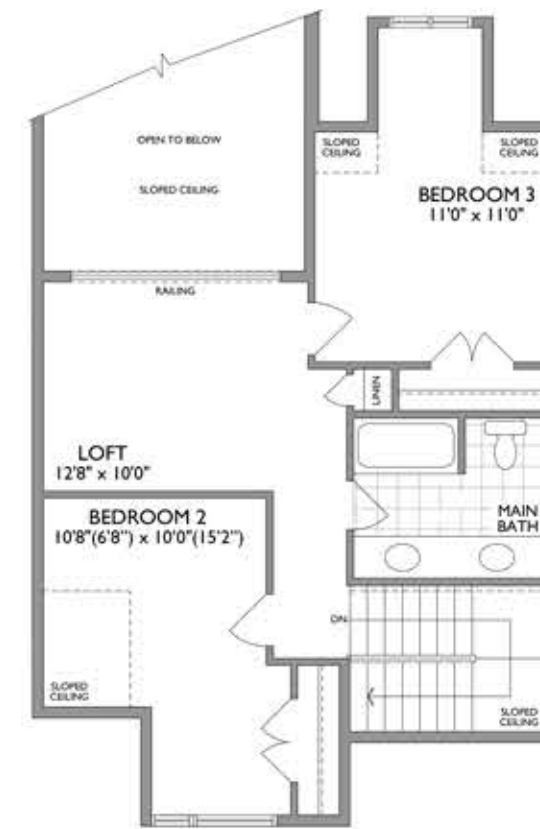

# The LILLY'S

1939 SQ. FT.

+648 SQ. FT. OPT. FINISHED BASEMENT

BASEMENT

OPT. FINISHED BASEMENT

GROUND FLOOR

OPT. LOFT WITH MASTER BEDROOM 2

LOFT WITH BEDROOMS 2 & 3

Dimensions, specifications, layouts, window sizes, and materials are approximate only, may vary, and are subject to change as provided in the Agreement of Purchase & Sale. All representative square footages include applicable finished lower level and open to below and above areas. Square footage varies according to architectural style. Plans may be reversed. Illustrations are artist's concept. E.&O.E. 04/2021. 2502