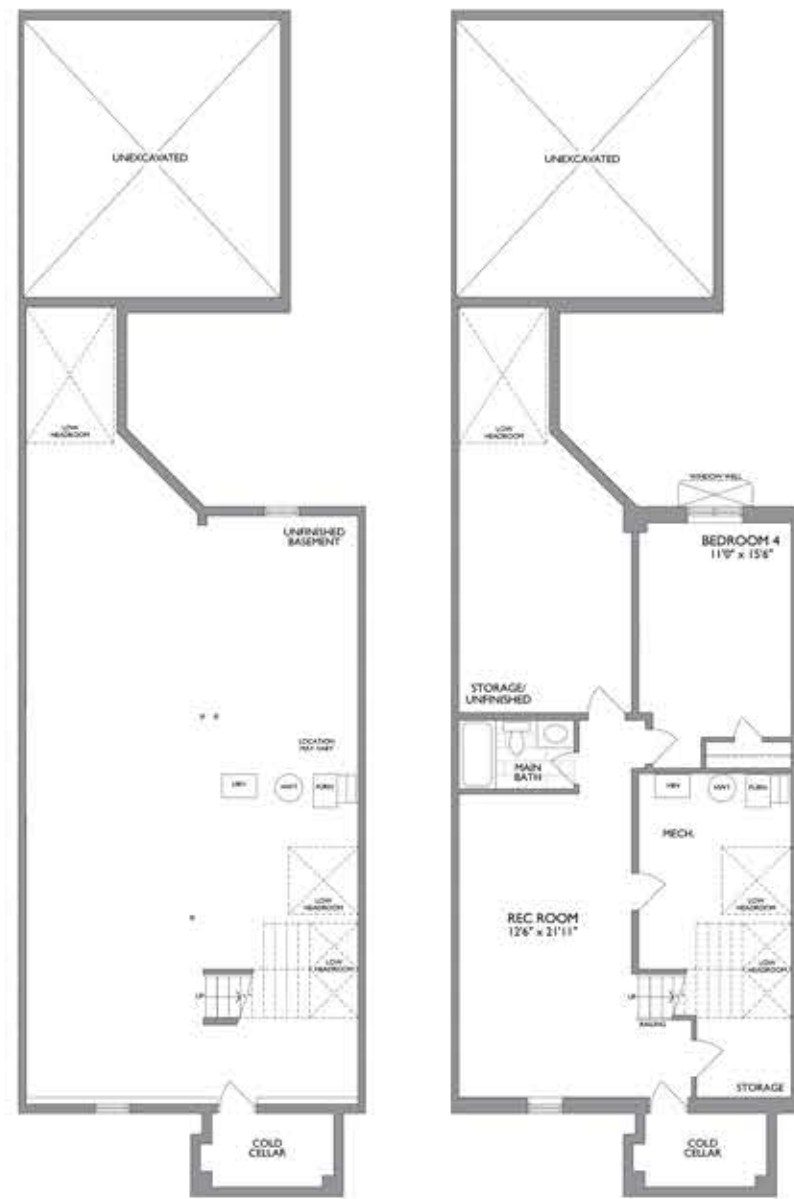

# The LILLY'S

1939 SQ. FT.

+648 SQ. FT. OPT. FINISHED BASEMENT

BASEMENT

OPT. FINISHED BASEMENT

GROUND FLOOR

OPT. LOFT WITH MASTER BEDROOM 2

LOFT WITH BEDROOMS 2 & 3

Dimensions, specifications, layouts, window sizes, and materials are approximate only, may vary, and are subject to change as provided in the Agreement of Purchase & Sale. All representative square footages include applicable finished lower level and open to below and above areas. Square footage varies according to architectural style. Plans may be reversed. Illustrations are artist's concept. E.&O.E. 04/2021. 2502